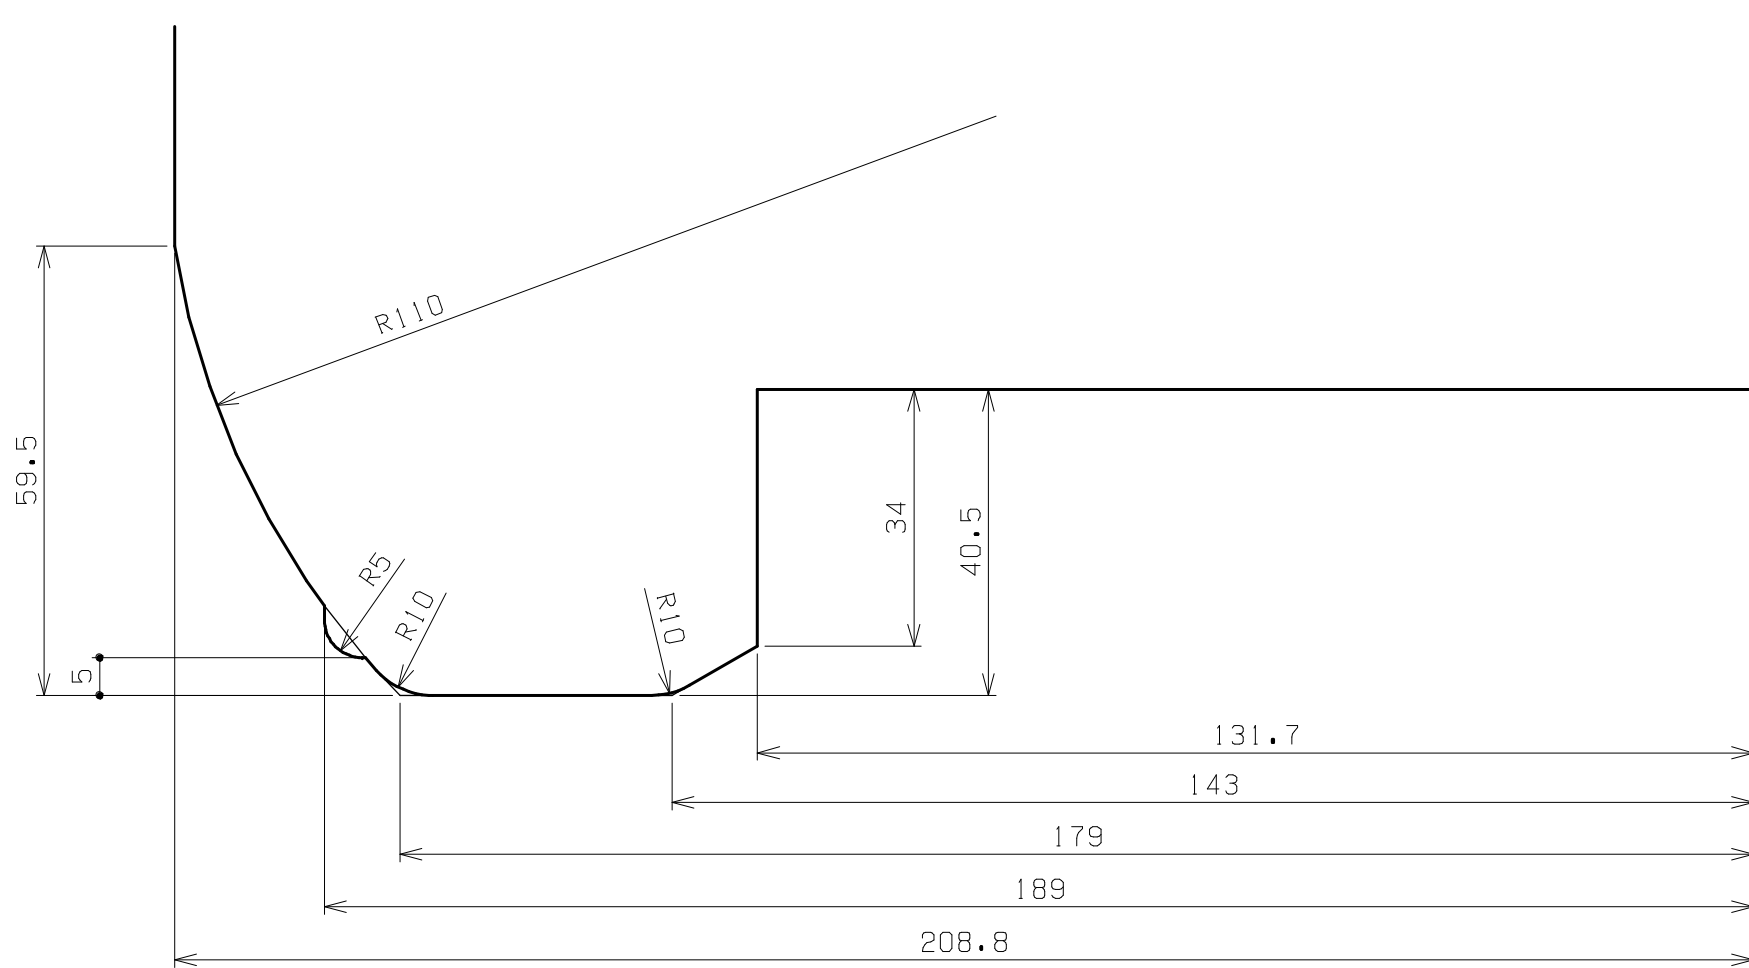

Racing MONO6 Rally

ENDLESS

No. RM6R-21