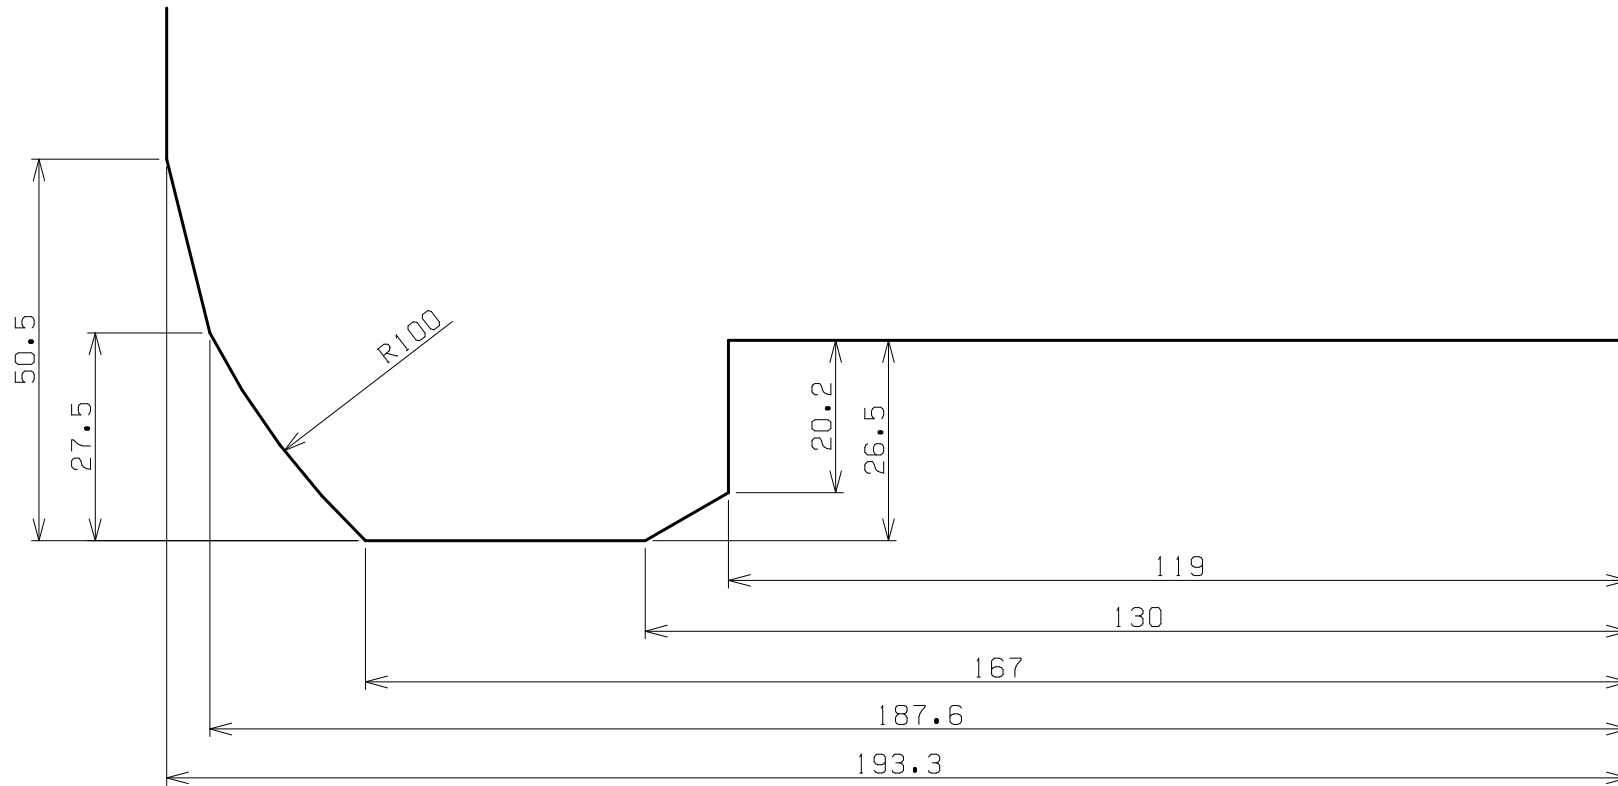

# Racing MONO4

ENDLESS

No. RM4-17