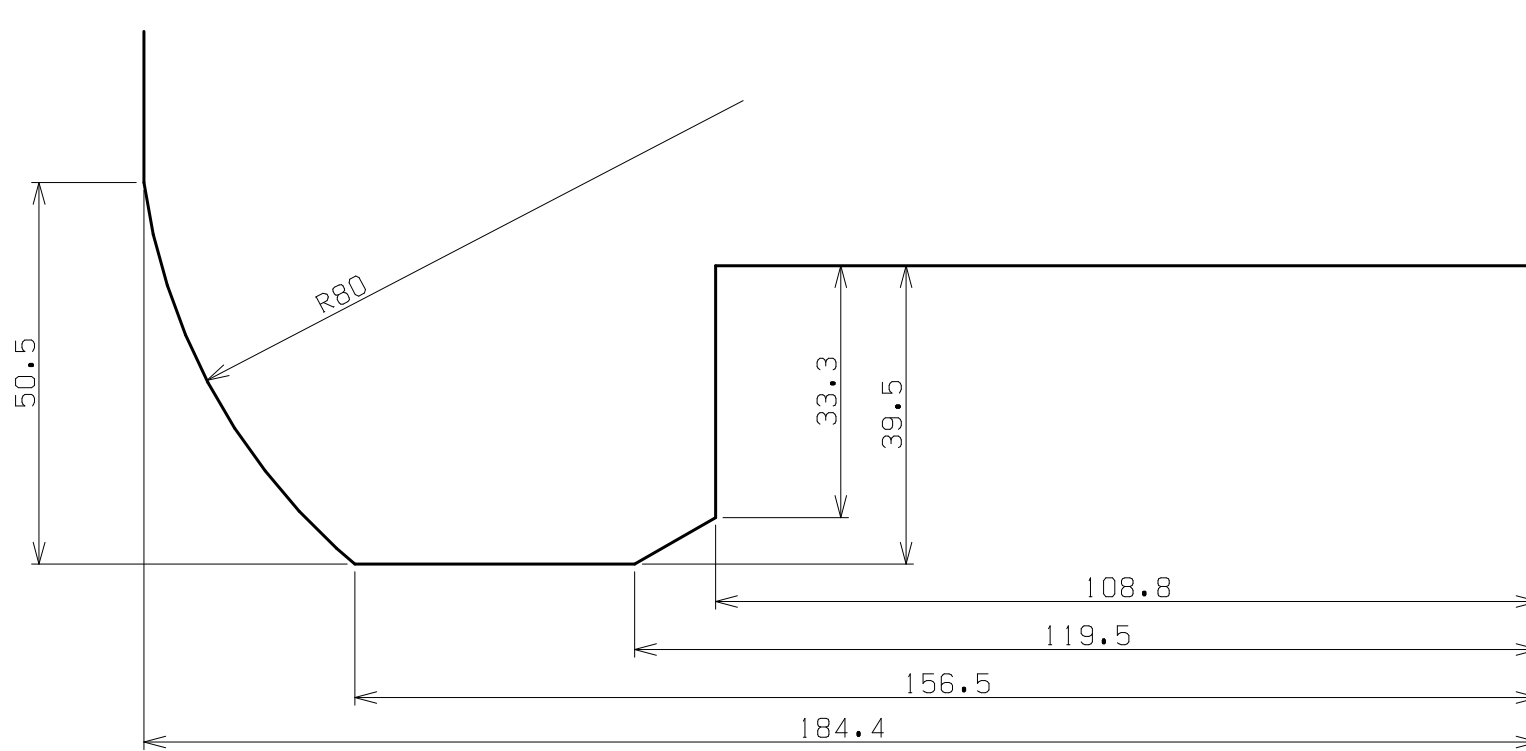

Racing MONO4

ENDLESS

No. RM4-16