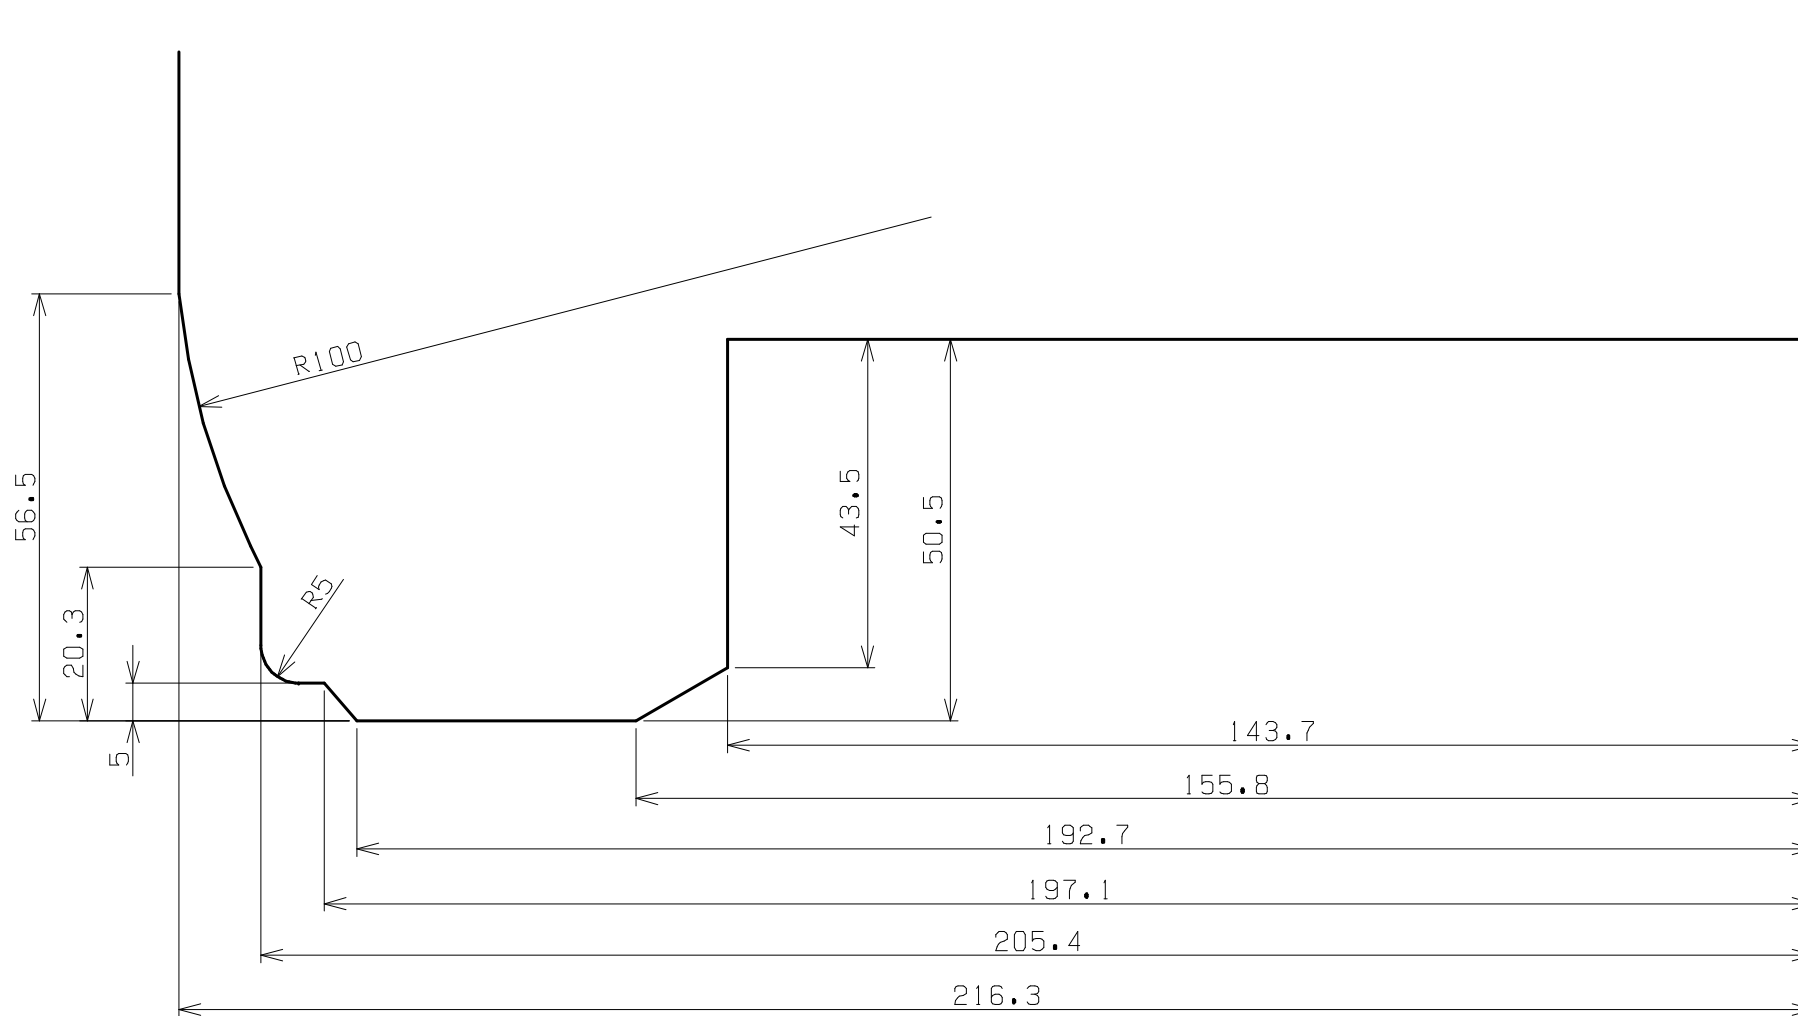

RacingMONO6

ENDLESS

FK8 ϕ 390 x 36