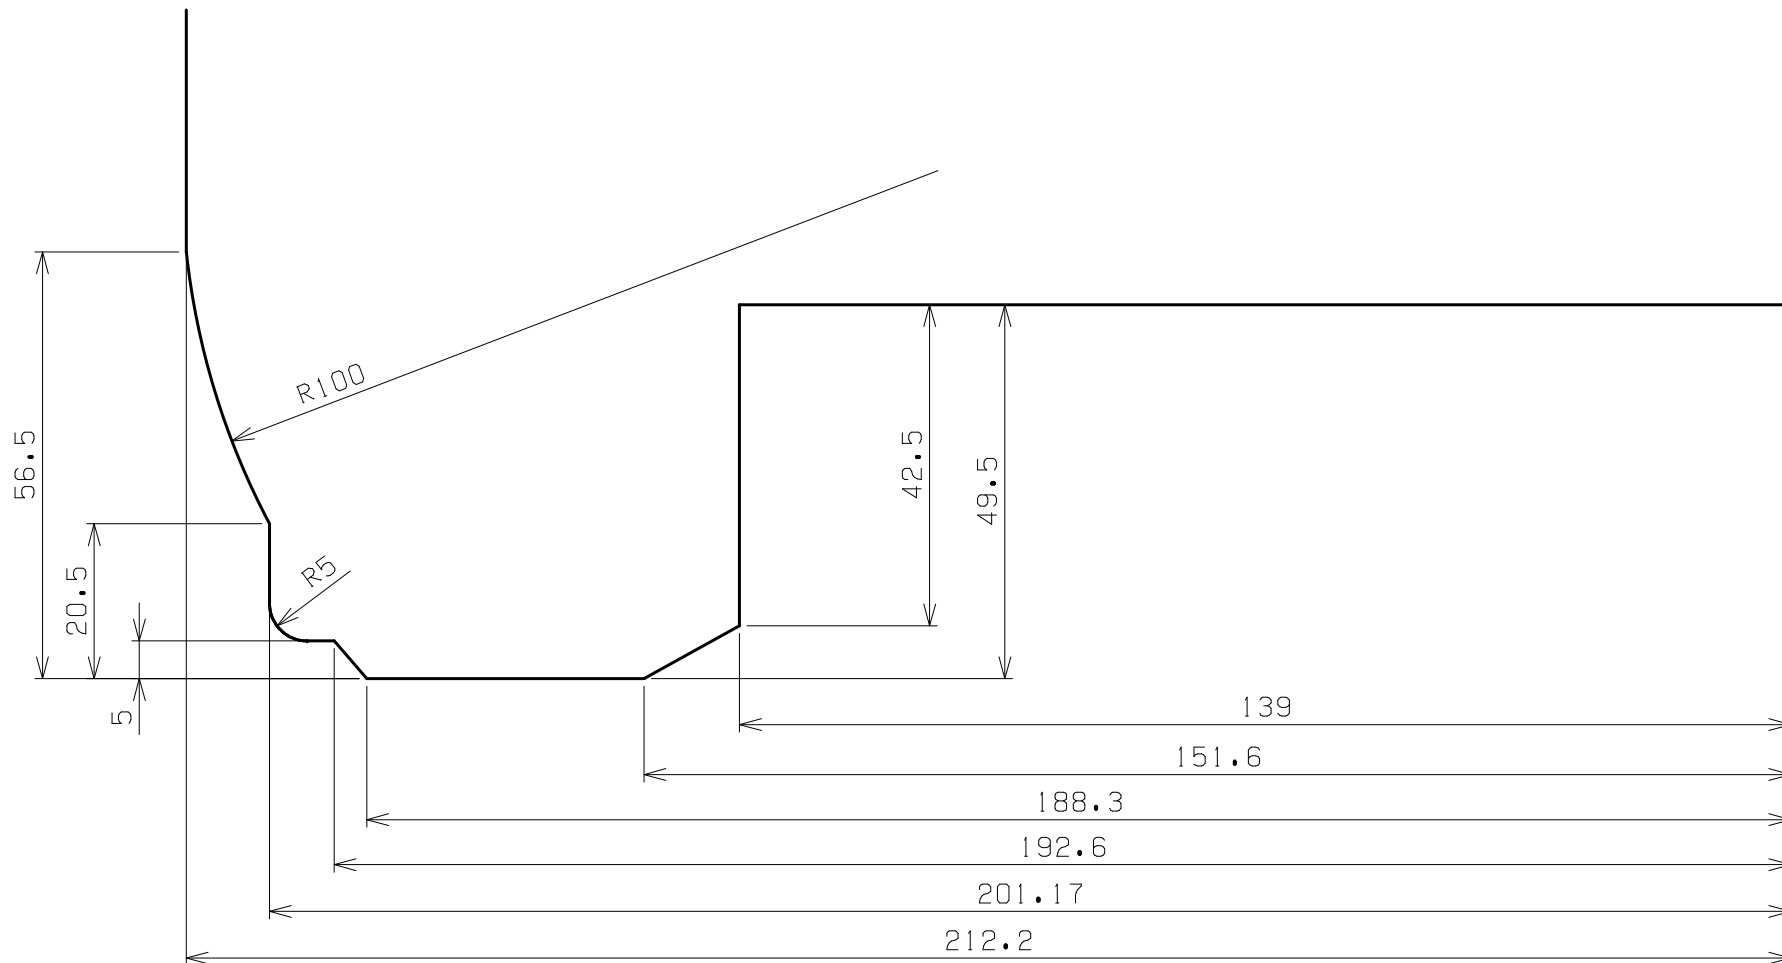

Racing MONO6

ENDLESS

BCNR33/BNR34 ϕ 380x34