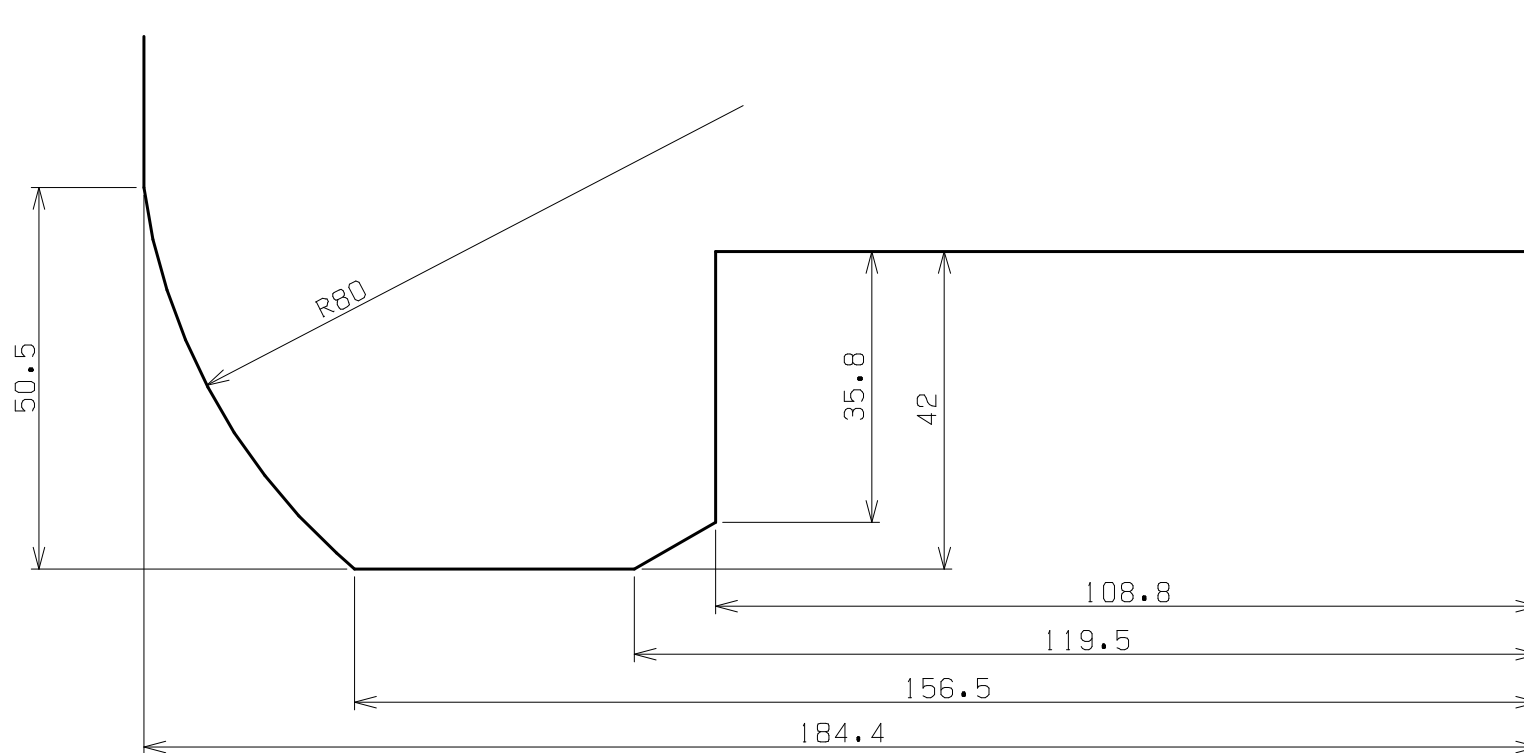

Racing MONO4r

ENDLESS

AP 1 ϕ 324 x 30